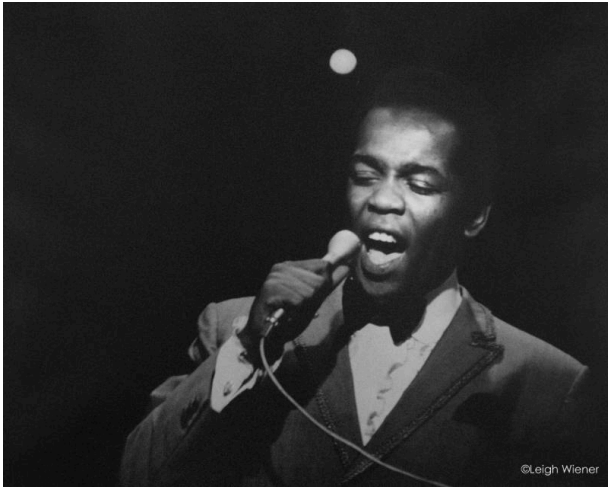

Basic Detail Report

and was used as an ABC advertisement.

Dimensions

16 × 20 in. (40.6 × 50.8 cm)

Lou Rawls

Date

June 1968

Medium

Gelatin silver print on ektalure paper

Description

This photograph of American record producer, singer, composer and actor Lou Rawls was taken by photographer Leigh A. Wiener during a television special